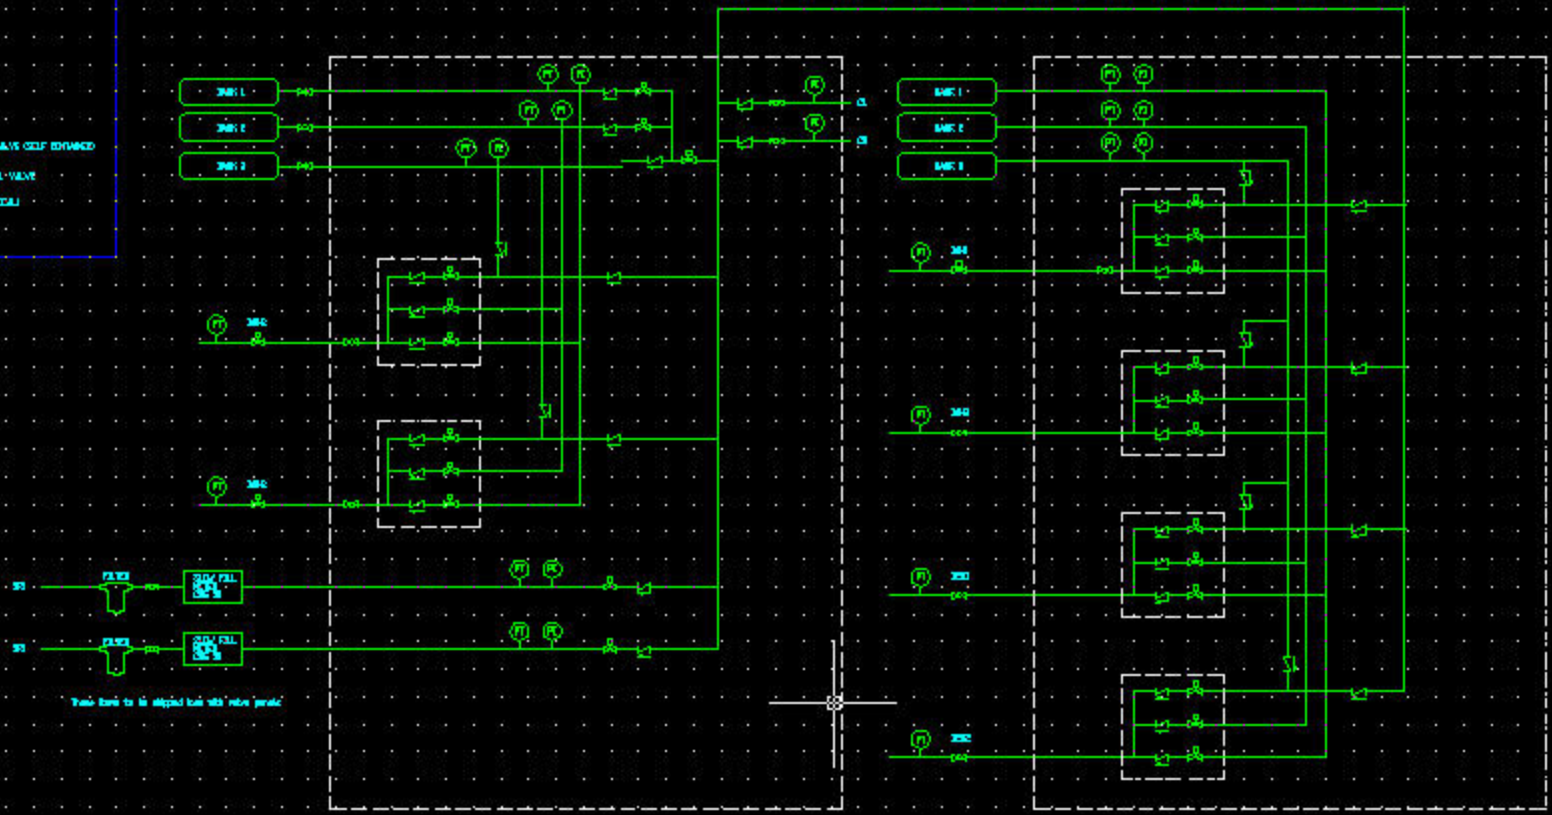

- ZEROSUM LINE
- SHUT VALVE
- RELIEF VALVE
- BALL VALVE
- CHECK VALVE
- NEEDLE VALVE
- PRESSURE RELIEF VALVE
- PRESSURE REGULATING VALVE SELF EXHAUSTING
- HIGH-REGULATED EXHAUST VALVE
- PRESSURE SENSITIVE CHECK
- PRESSURE TRANSDUCER

GAS CONTROL PANELS

SYSTEM				
NO.	DESCRIPTION	QTY	UNIT	REMARKS

NO.	QTY	UNIT	REMARKS
1	1	Panel	
2	1	Panel	
3	1	Panel	
4	1	Panel	

MIDA Manufacturing & Installation

11800 Highway 31,
Mills, Texas 75063
Phone: 678-488-0325
Fax: 678-488-0324

GAS CONTROL PANELS

NO. 11800 Highway 31, Mills, Texas 75063